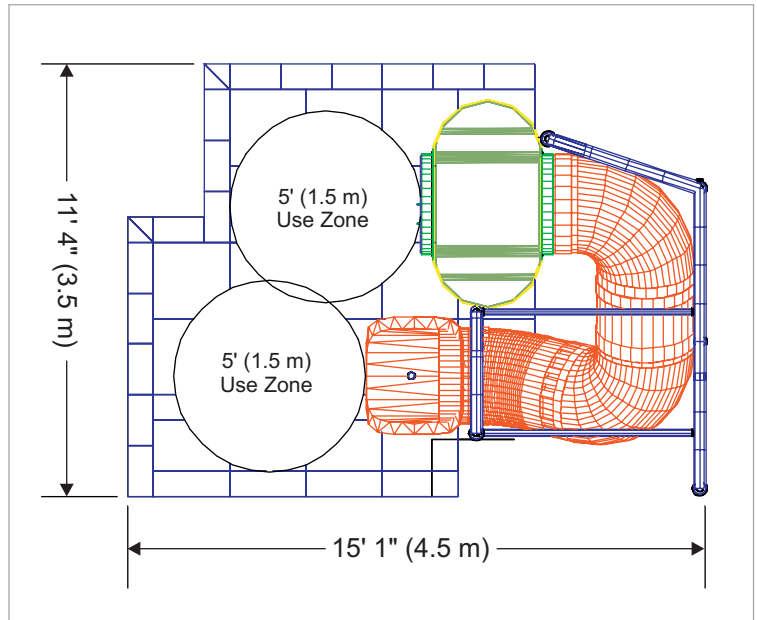

## Play Feature List

- 2 Level Tall Tube Tower
- 2 Activity Game Panels
- Curved Tube Slide
- 1 Entrance, 1 Exit

## Plan View

Footprint: 15' 1" x 11' 4" (4.5 m x 3.5 m)

Play Capacity: 6

Height: 8' 6" (2.6 m)

800-269-6533 — [www.spiplastics.com](http://www.spiplastics.com)

Copyright © 2007  
All rights reserved. Printed in Canada