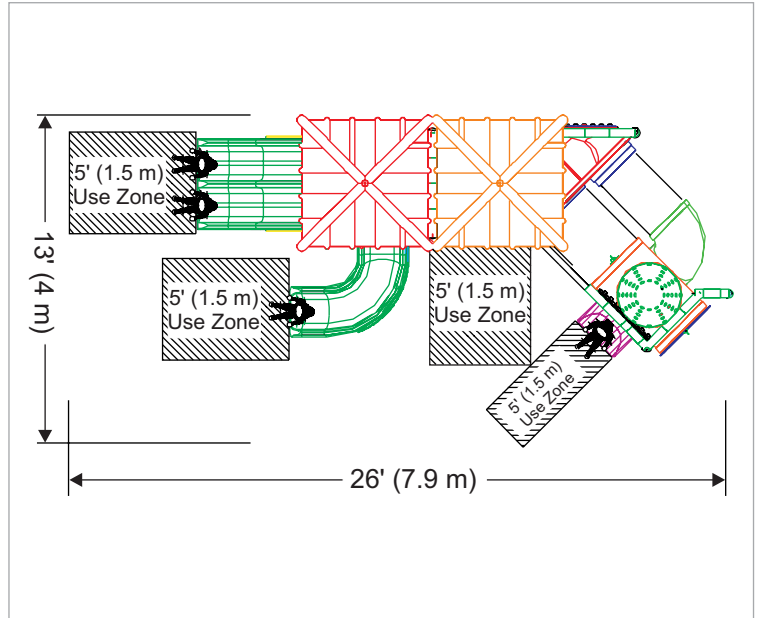

2007-108

Play Feature List

- Rocket Tower Climb
- 3 Activity Game Panels
- 2 Tot Kingdom™ Forts
- 3' Triple Rail Slide
- 3' Deck Curved Slide
- 2 Entrances, 2 Exits

Plan View

Footprint: 26' x 13' (7.9 m x 4 m)

Play Capacity: 15

Height: 8' (2.4 m)

featuring...

800-269-6533 — www.spiplastics.com

Copyright © 2007
All rights reserved. Printed in Canada