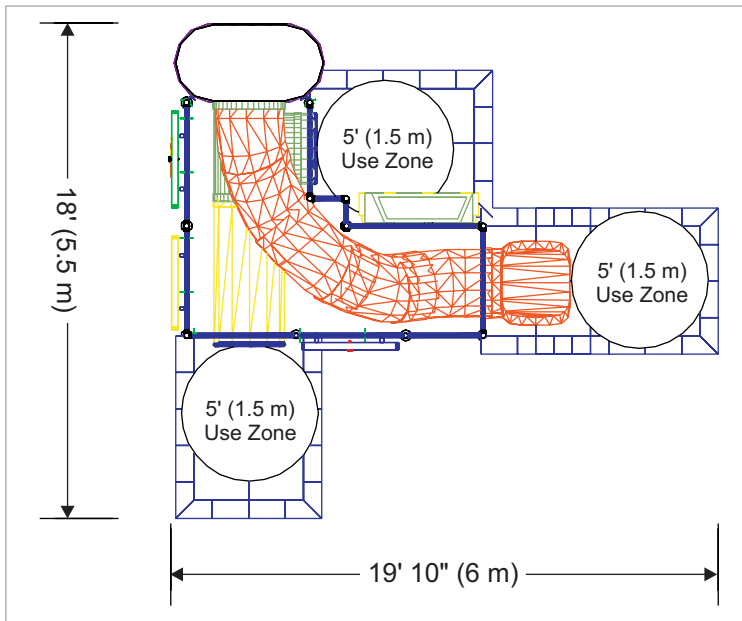

Plan View

Play Feature List

- 2 Level Tall Tube Tower
- Curved Tube Slide
- Compact Design
- 3 Activity Game Panels
- 1 Entrance, 1 Exit

2007-109

Footprint: 19' 10" x 18' (6 m x 5.5 m)

Play Capacity: 15

Height: 7' 9" (2.4 m)