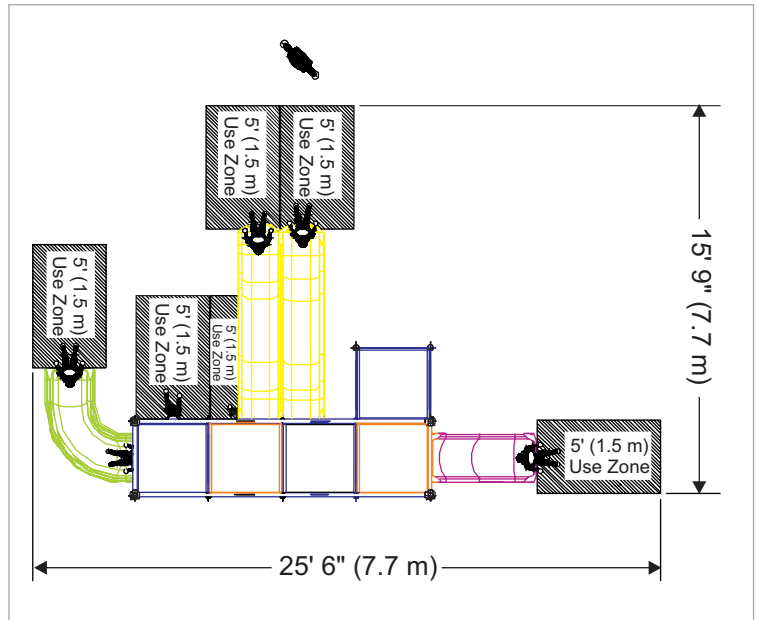

2007-110

Play Feature List

- KidsCube™ System
- Triple Rail Slide
- 90° Curved Slide
- Tot Zone with 2' Toddler Slide
- Toddler Crawl Area
- 4 Entrances, 8 Exits

Plan View

Footprint: 25' 6" x 15' 9" (7.7 m x 4.8 m)

Play Capacity: 20

Height: 12' (3.7 m)

featuring...

KIDSPi CUBE™

800-269-6533 — www.spiplastics.com

Copyright © 2007
All rights reserved. Printed in Canada