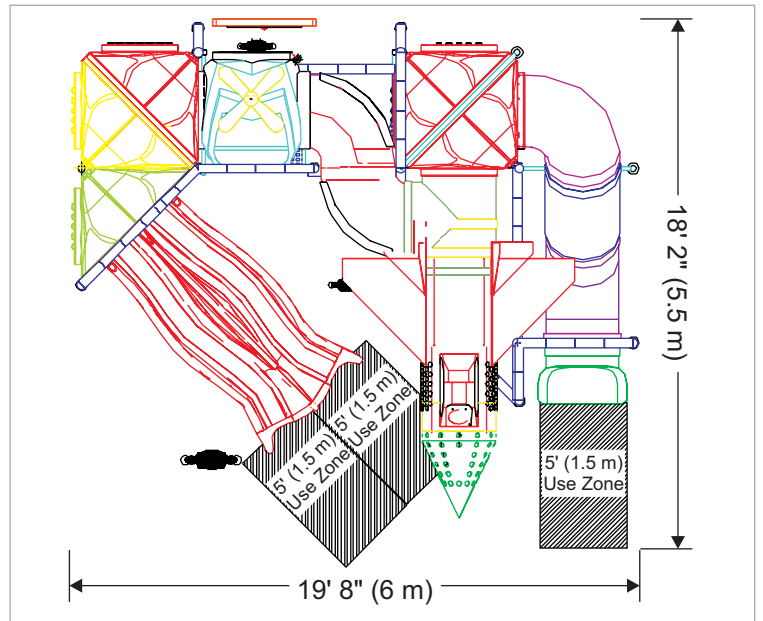

## Play Feature List

- 2 Mega Combo™ Climbing Towers
- DUO-Glide Slide
- Curved Tube Slide
- Space Shuttle
- 3 Activity Game Panels
- 3 Entrances, 5 Exits

## Plan View

Footprint: 19' 8" x 18' 2" (6 m x 5.5 m)

Play Capacity: 25

Height: 11' 3" (3.4 m)