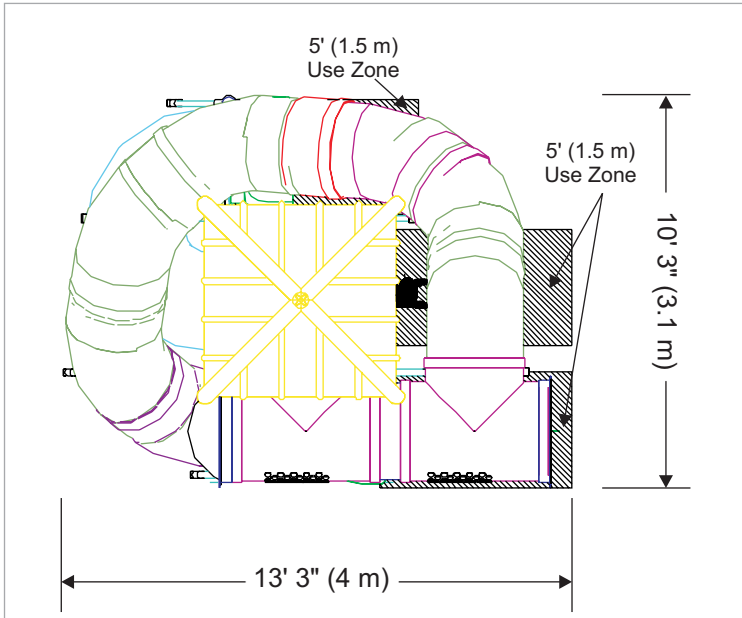

Plan View

Play Feature List

- 5 Level Mega Combo™ Climbing Tower
- Spiral Tube Slide
- Toddler Curved Tube Slide
- 2 T-Tube Junction Viewers
- 1 Entrance, 3 Exits

Footprint: 13' 3" x 10' 3" (4 m x 3.1 m)

Play Capacity: 25

Height: 20' 6" (6.2 m)