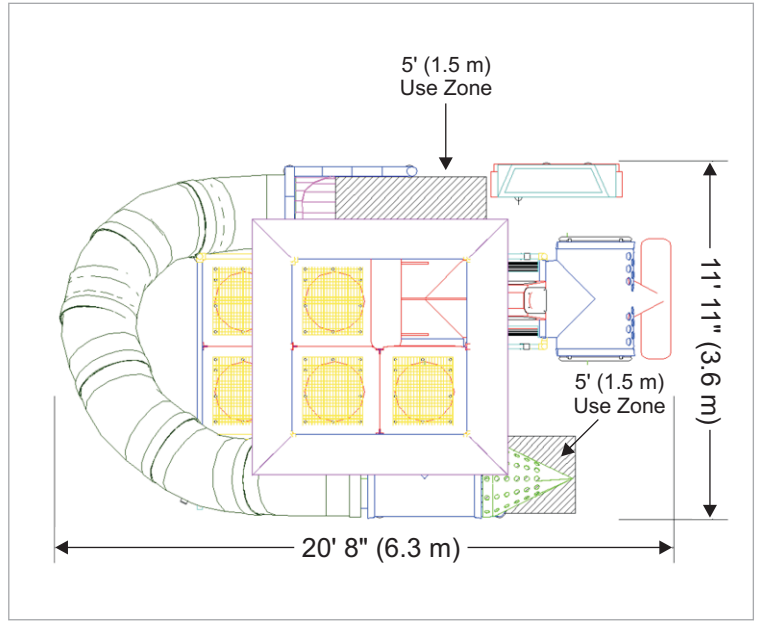

### Play Feature List

- 3 Level KidsCube™ System
- Curved Rocket Tube Slide
- Indy Race Car
- Junior Step Stone Spinner
- Toddler Curved Tube Slide
- 2 Entrances, 4 Exits

### Plan View

Footprint: 20' 8" x 11' 11" (6.3 m x 3.6 m)

Play Capacity: 25

Height: 15' 8" (4.8 m)

featuring...  
**KIDSPi**<sub>CUBE</sub><sup>™</sup>