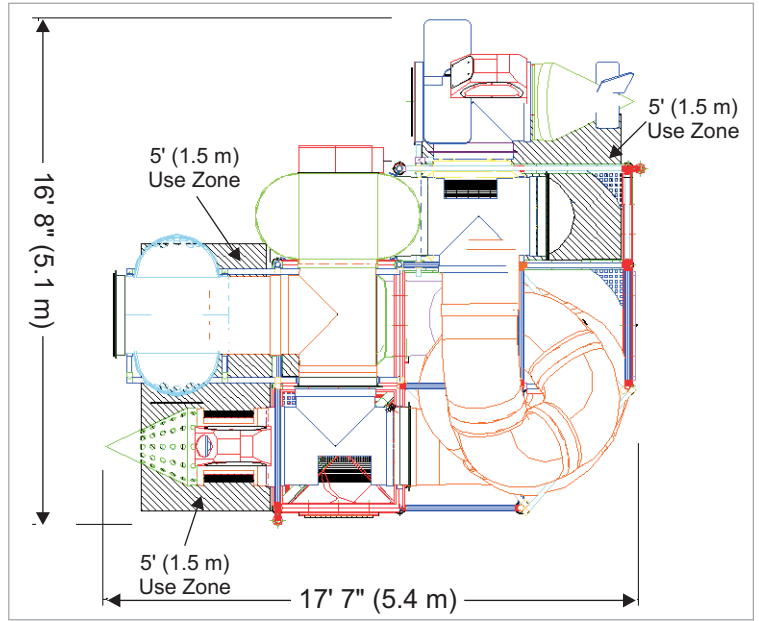

### Play Feature List

- 5 Level Vertical Tall Tube Climbing Tower
- Spiral Slide
- Bi-Plane
- Cockpit Navigator
- Blimp
- Tot Kingdom
- 3 Activity Game Panels
- 2 Look-Outs
- 2 Entrances, 4 Exits

### Plan View

Footprint: 17' 7" x 16' 8" (5.4 m x 5.1 m)

Play Capacity: 30

Height: 20' (6 m)