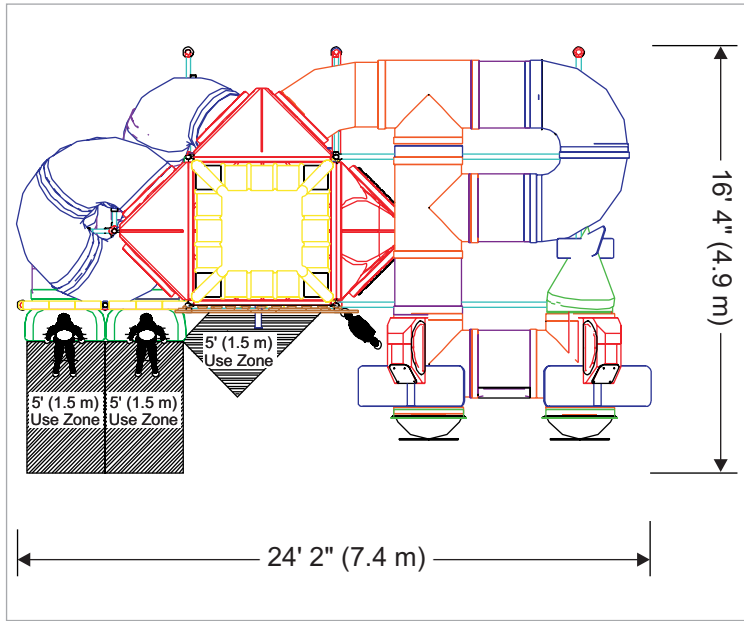

## Plan View

## Play Feature List

- 3 Level Mega Combo™ Climbing Tower
- 2 Airplanes
- Tree House with Telescope
- Spiral Slide
- Curved Tube Slide
- 4 Activity Game Panels
- Crawl Tubes
- 3 Entrances, 2 Exits

2007-117

Footprint: 24' 2" x 16' 4" (7.4 m x 4.9 m)

Play Capacity: 30

Height: 13' (3.9 m)

**SPI**  
Contained  
P.L.A.Y.