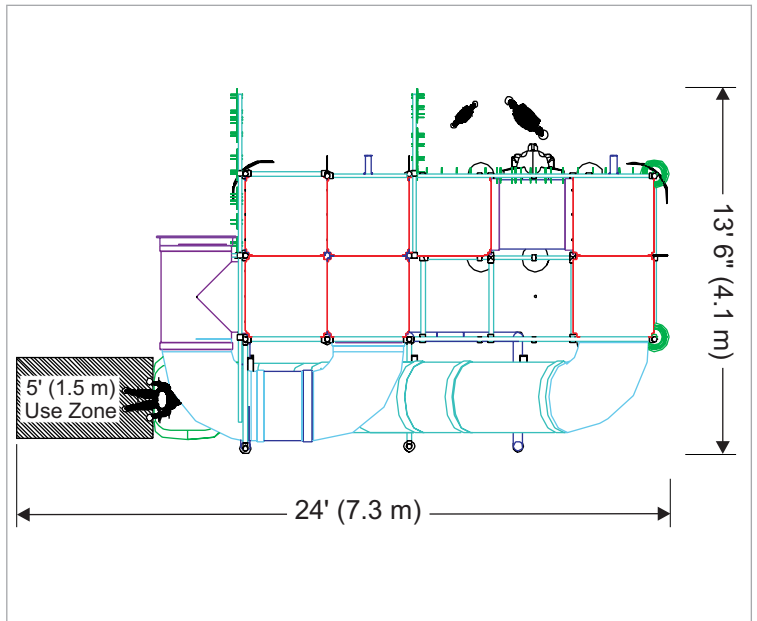

Play Feature List

- Jungle Theme
- 2 Level KidsCube™ System
- Curved Tube Slide
- T-Tube Look-Out
- Crawl Tubes
- 2 Telescopes
- 2 Entrances, 3 Exits

Plan View

Footprint: 24' x 13' 6" (7.3 m x 4.1 m)

Play Capacity: 30

Height: 13' (3.9 m)

featuring... **KIDSPi** CUBE™