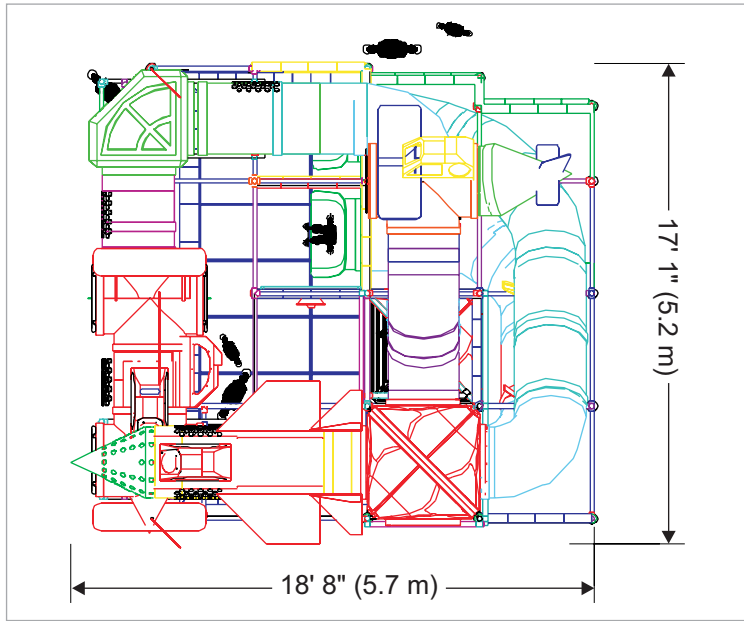

Plan View

Play Feature List

- 4 Level Mega Combo™ Climbing Tower
- 2 Curved Tube Slides
- Space Shuttle
- Indy Race Car
- Airplane
- Corner Cube Look-Out
- Crawl Tubes
- 2 Activity Game Panels
- 1 Entrance, 3 Exits

Footprint: 18' 8" x 17' 1" (5.7 m x 5.2 m)

Play Capacity: 35

Height: 16' (4.9 m)