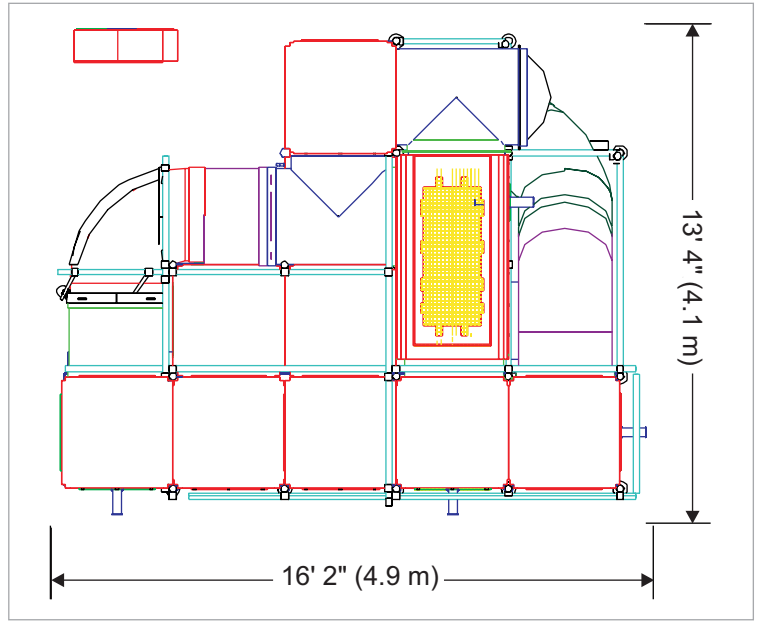

Play Feature List

- 2 Level KidsCube™ System
- 2 Curved Tube Slides
- 4 Telescope Look-Outs
- Rock Climb Grotto
- T-Tube Viewer
- Crawl Tubes
- 2 Entrances, 3 Exits

Plan View

Footprint: 16' 2" x 13' 4" (4.9 m x 4.1 m)

Play Capacity: 35

Height: 10' 11" (3.3 m)

featuring... **KIDSPi** CUBE™