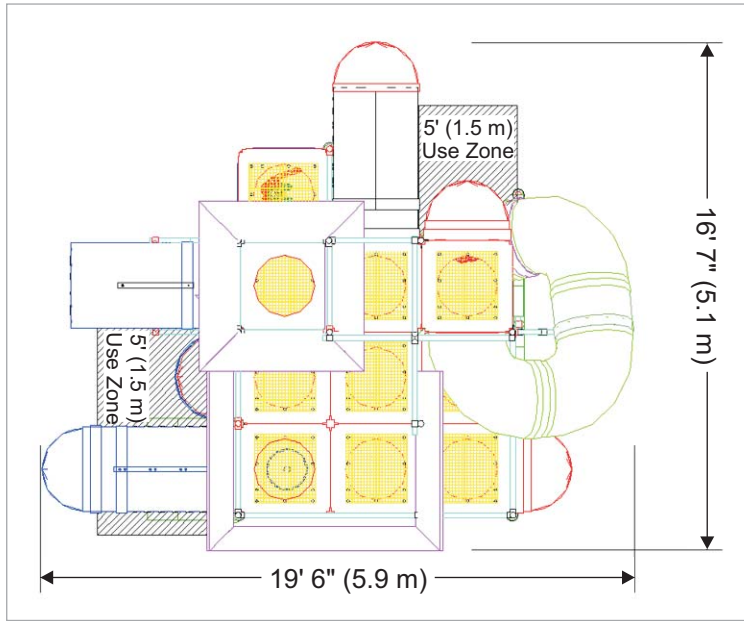

Plan View

Play Feature List

- 3 Level KidsCube™ System
- 2 Rock Wall Traverses
- 2 Chit Chat Balconies
- 2 Squeeze Plays
- 2 Monkey Ring Stations
- 2 Twist'n Turns
- Chin-Up Station
- Jump Cube
- Wobbly Wheel Station
- Dual Toddler Slide
- Spiral Slide
- 4 Entrances, 6 Exits

Footprint: 19' 6" x 16' 7" (5.9 m x 5.1 m)

Play Capacity: 45

Height: 17' (5.2 m)

featuring...

KIDSPi CUBE™