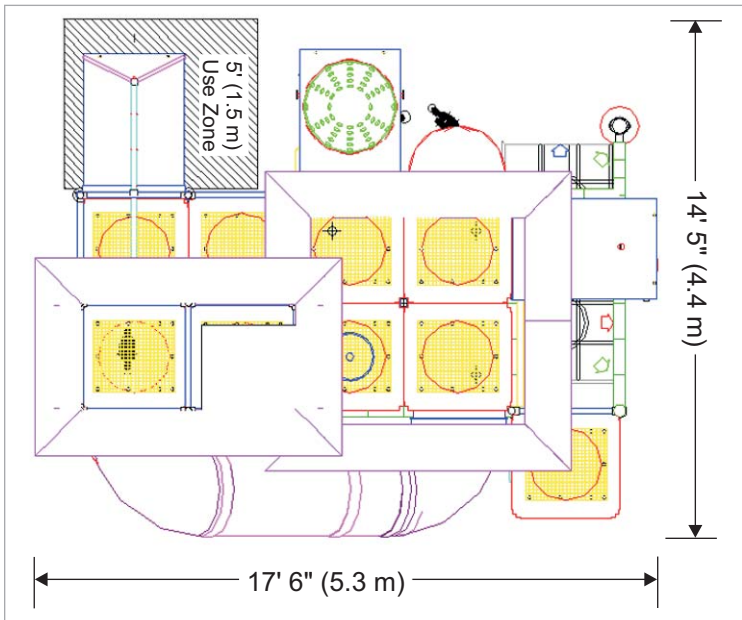

Plan View

Play Feature List

- 3 Level KidsCube™ System
- 2 Chit Chat Balconies
- Curved Tube Slide
- Jump Cube
- Junior Step Stone Spinner
- Junior Tunnels
- 2 Monkey Ring Pods
- Pedal Pod
- Rock Climb Traverse
- Squeeze Play
- Wobbly Wheel
- 2 Entrances,
2 Exits

Footprint: 17' 6" x 14' 5" (5.3 m x 4.4 m)

Play Capacity: 45

Height: 18' (5.5 m)

featuring...

KIDSPi_{CUBE}

SPi
Contained
P.O.L.A.Y.