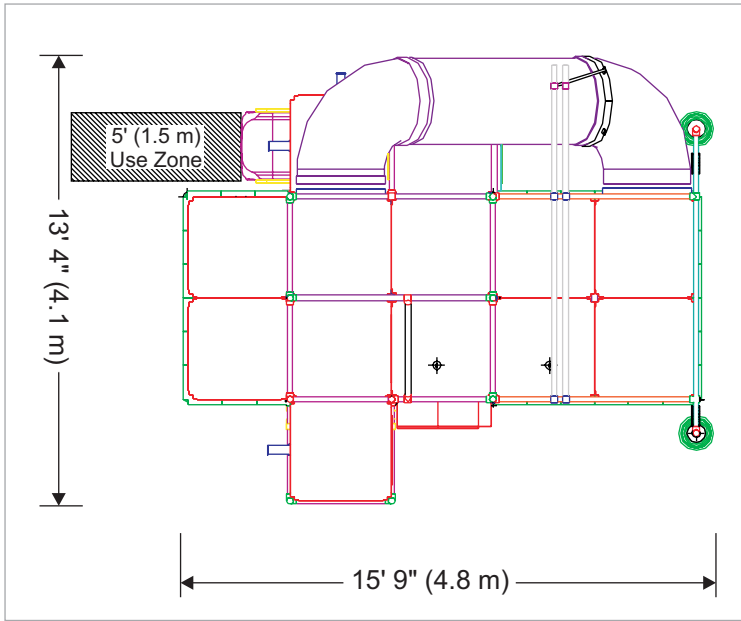

Plan View

Play Feature List

- 3 Level KidsCube™ System
- 2 Activity Game Panels
- Curved Tube Slide
- Foam Forest
- Rock Wall Traverse
- 2 Telescope Look-Outs
- Tot Zone with 2' Toddler Slide
- 2 Entrances, 2 Exits

Footprint: 15' 9" x 13' 4" (4.8 m x 4.1 m)

Play Capacity: 50

Height: 18' (5.5 m)

featuring...  
**KIDSPi**  
CUBE™