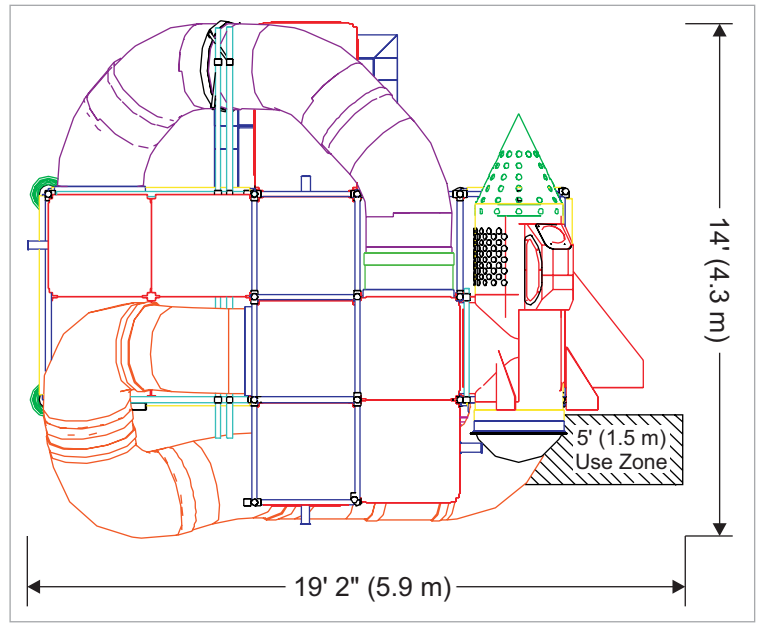

Play Feature List

- 5 Level KidsCube™ System
- 2 Curved Tube Slides
- Foam Forest
- Jet
- Rock Wall Traverse
- 4 Telescope Look-Outs
- Tot Zone with 2' Toddler Slide
- 3 Entrances, 3 Exits

Plan View

Footprint: 19' 2" x 14' (5.9 m x 4.3 m)

Play Capacity: 55

Height: 18' (5.5 m)