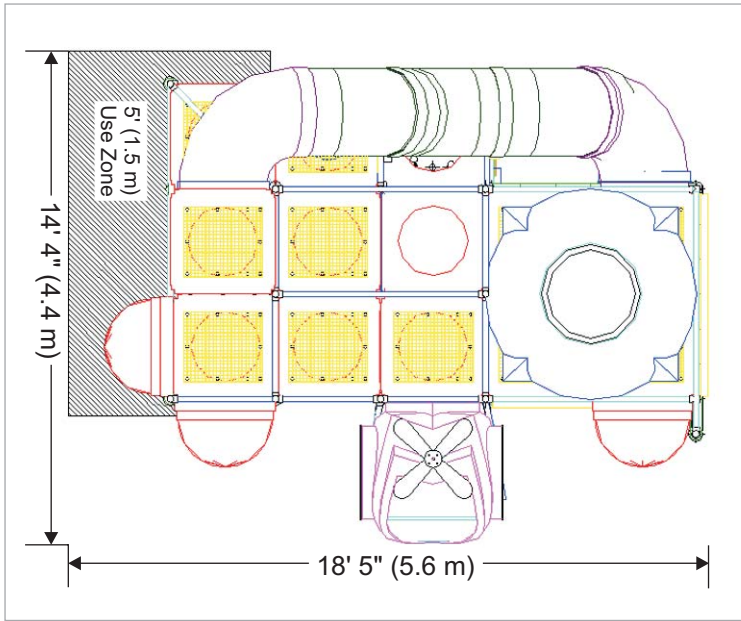

Plan View

Play Feature List

- 5 Level KidsCube™ System
- Activity Game Panel
- 3 Chit Chat Balconies
- Curved Tube Slide
- Rock Wall Traverse
- 2 Squeeze Plays
- Turbo Helicopter
- Look-Out Room
- Tot Zone with Toddler Slide & Activity Game Panel
- 3 Entrances, 4 Exits

Footprint: 18' 5" x 14' 4" (5.6 m x 4.4 m)

Play Capacity: 55

Height: 17' 8" (5.4 m)

featuring...

KIDSPi
CUBE™