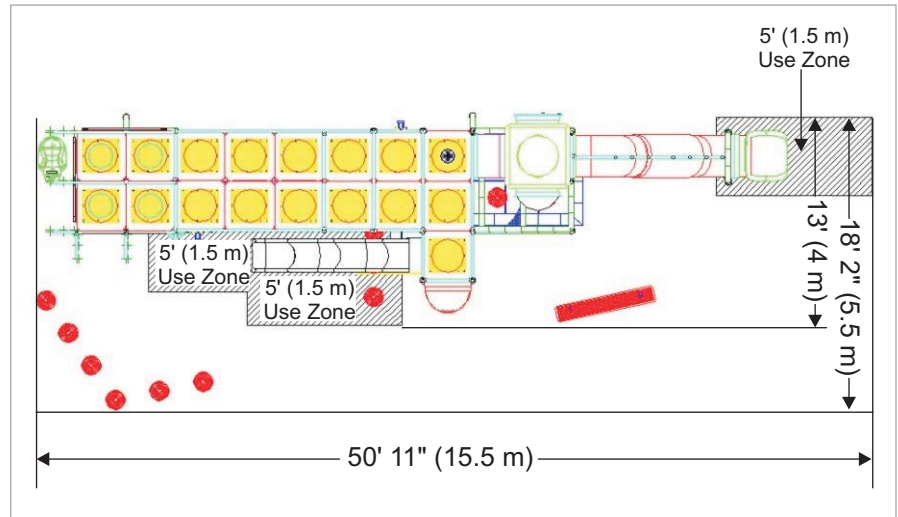

2007-130

Play Feature List

- 2 Level KidsCube™ System
- 2 Activity Game Panels
- Chit Chat Balcony
- Curved Tube Slide
- Foam Forest
- Junction Cube Viewer
- Observation Deck Look-Out
- 4 Rock Wall Traverses
- 2 Stepping Stone Challenges
- 2 Telescope Look-Outs
- Tree Fort Exercise Room
- Wave Slide
- 4 Entrances, 6 Exits

Plan View

Footprint: 50' 11" x 13' OR 18' 2" (15.5 m x 4 m or 5.5 m)

Play Capacity: 60

Height: 11' 6" (3.5 m)

featuring...

KIDSPi CUBE™

SPi Contained
P O L A Y

800-269-6533 — www.spiplastics.com