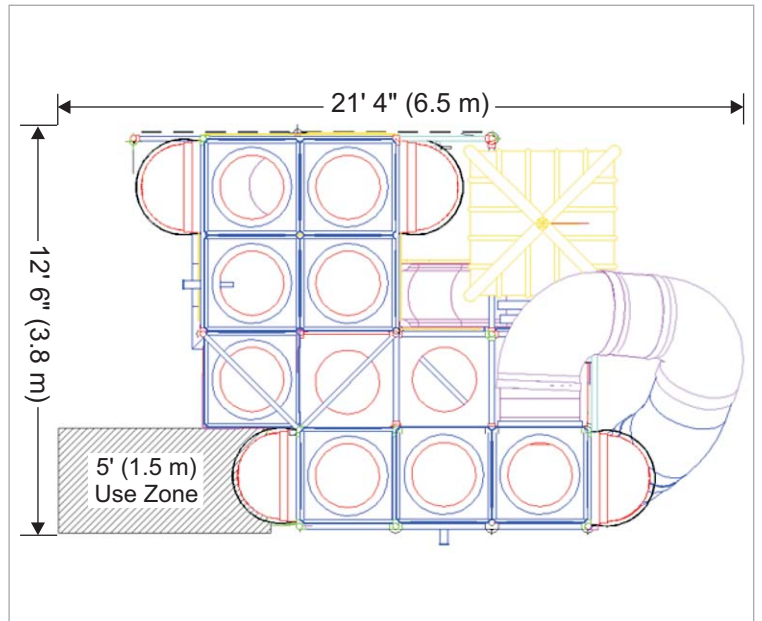

2007-132

Soft Contained
P • L • A • Y

Play Feature List

- 3 Level KidsCube™ System
- Castle Theme
- 4 Castle Tower Look-Outs
- Curved Tube Slide
- Ball Toss Room
- 2 Telescope Look-Outs
- Toddler Area with Slide
- Turbo Tube with Motion
- 2 Entrances, 2 Exits

Plan View

Footprint: 21' 4" x 12' 6" (6.5 m x 3.8 m)

Play Capacity: 75

Height: 18' (5.5 m)

featuring...

KIDSPi CUBE™

800-269-6533 — www.spiplastics.com

Copyright © 2007
All rights reserved. Printed in Canada