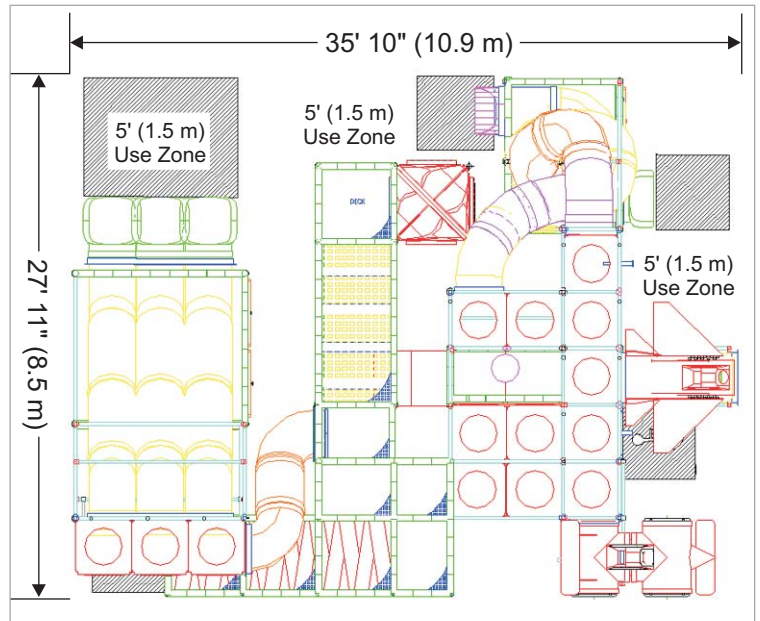

### Play Feature List

- 5 Level Mega Combo™ Tower
- 3 Level KidsCube™ System
- Bi-Plane & Indy Race Car
- 5 Activity Game Panels
- Intertwining Spiral Slides
- 3 Tube Slides
- 2 Telescope Look-Outs
- Foam Forest
- Ball Toss Room
- Tri-Block Climber
- Cargo Bridge
- Crawl Tubes
- 3 Entrances, 6 Exits

### Plan View

Footprint: 35' 10" x 27' 11" (10.9 m x 8.5 m)

Play Capacity: 100

Height: 18' 6" (5.6 m)

featuring...

**KIDSPi** CUBE™

800-269-6533 — [www.spiplastics.com](http://www.spiplastics.com)

Copyright © 2007  
All rights reserved. Printed in Canada