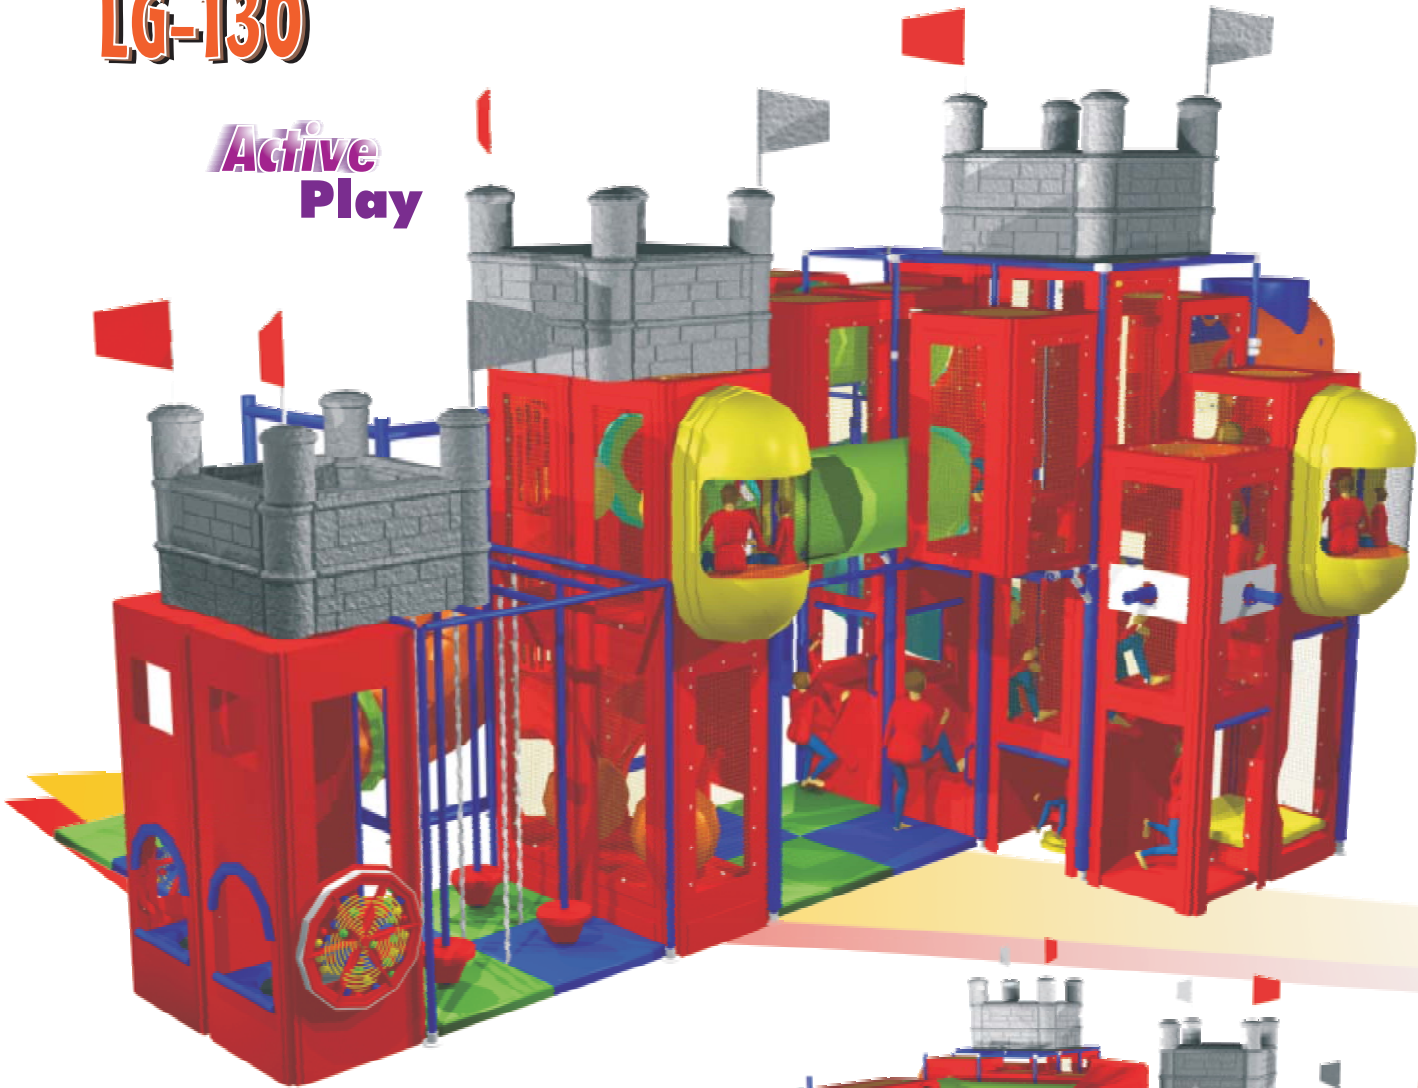

# LG-130

# Large

### Play Feature List

- Spiral Slide
- Ball Toss Exercise Room
- 2 Chit Chat Balconies
- Twist 'n Turn
- 2 Enclosed Tube Slides
- Mega Climber
- 2 Ball Turn Activity Panels
- 3 Punch Bags
- 2 Jump Cubes
- Step Stone Forest
- Crawling Tunnel w/ Window
- Rock Wall Traverse
- Telescope Look-Outs
- Pedal Pod
- 2 Buoy Balls
- Handglide
- Pull Up Rings
- Wiggly Top Alley
- Vertical Step Climbers
- 3 Entrances, 6 Exits

**Footprint:** 32' 6" x 24'  
(9.9 m x 7.3 m)

**Height:** 18' (5.5 m)

**Play Capacity:** 65