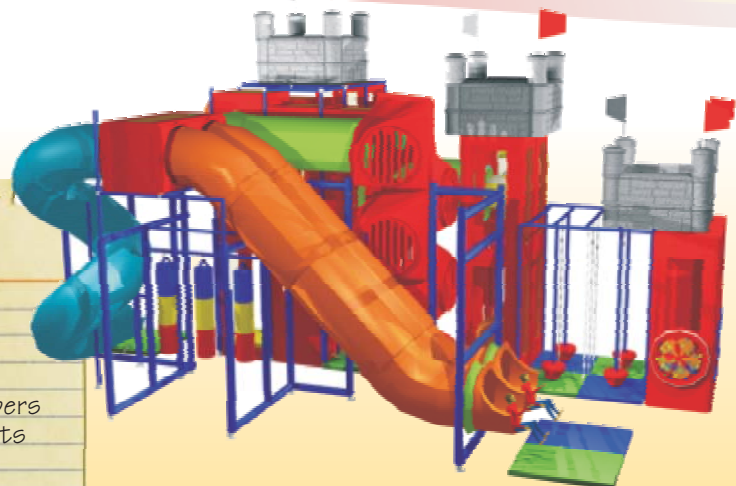

# LG-130

### Play Feature List

- Spiral Slide
- Ball Toss Exercise Room
- 2 Chit Chat Balconies
- Twist 'n Turn
- 2 Enclosed Tube Slides
- Mega Climber
- 2 Ball Turn Activity Panels
- 3 Punch Bags
- 2 Jump Cubes
- Step Stone Forest
- Crawling Tunnel w/ Window
- Rock Wall Traverse
- Telescope Look-Outs
- Pedal Pod
- 2 Buoy Balls
- Handglide
- Pull Up Rings
- Wiggly Top Alley
- Vertical Step Climbers
- 3 Entrances, 6 Exits